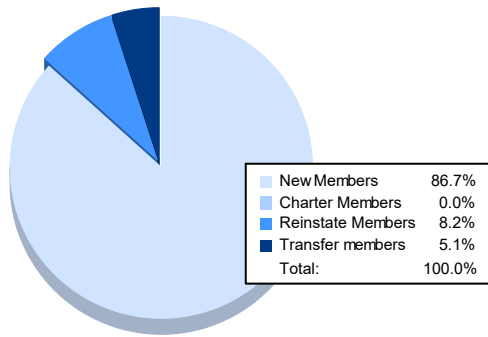

Year	New Clubs	Dropped Clubs	Gain/ Loss Clubs	New Members	Charter Members	Reinstate Members	Transfer Members	Total Member Added	Total Members Dropped	Gain/ Loss Members
2016-2017	0	2	-2	127	1	25	8	161	289	-128
2017-2018	0	3	-3	158	0	14	4	176	234	-58
2018-2019	0	2	-2	173	0	27	5	205	199	6
2019-2020	0	2	-2	119	1	5	6	131	228	-97
2020-2021	0	2	-2	85	0	8	5	98	181	-83
<b>Average</b>	<b>0</b>	<b>2</b>	<b>-2</b>	<b>132</b>	<b>0</b>	<b>16</b>	<b>6</b>	<b>154</b>	<b>226</b>	<b>-72</b>

### Membership Composition June 2021 Cumulative