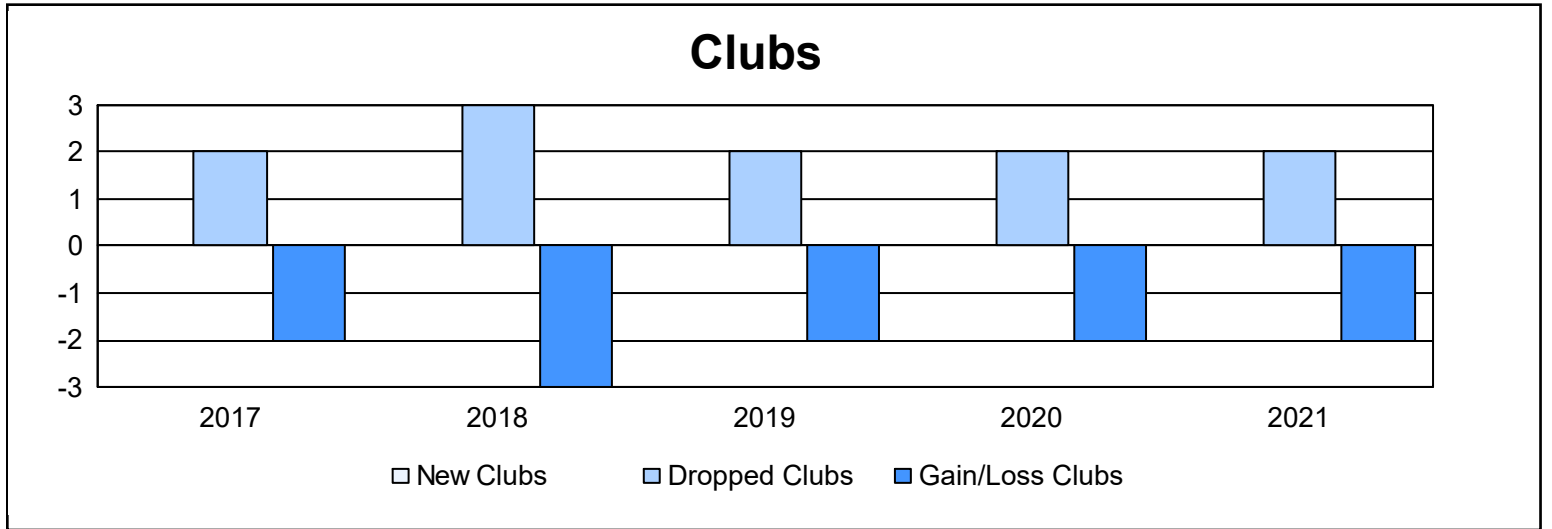

Year	New Clubs	Dropped Clubs	Gain/ Loss Clubs	New Members	Charter Members	Reinstate Members	Transfer Members	Total Member Added	Total Members Dropped	Gain/ Loss Members
2016-2017	0	2	-2	127	1	25	8	161	289	-128
2017-2018	0	3	-3	158	0	14	4	176	234	-58
2018-2019	0	2	-2	173	0	27	5	205	199	6
2019-2020	0	2	-2	119	1	5	6	131	228	-97
2020-2021	0	2	-2	85	0	8	5	98	181	-83
<b>Average</b>	<b>0</b>	<b>2</b>	<b>-2</b>	<b>132</b>	<b>0</b>	<b>16</b>	<b>6</b>	<b>154</b>	<b>226</b>	<b>-72</b>

### Membership Composition June 2021 Cumulative