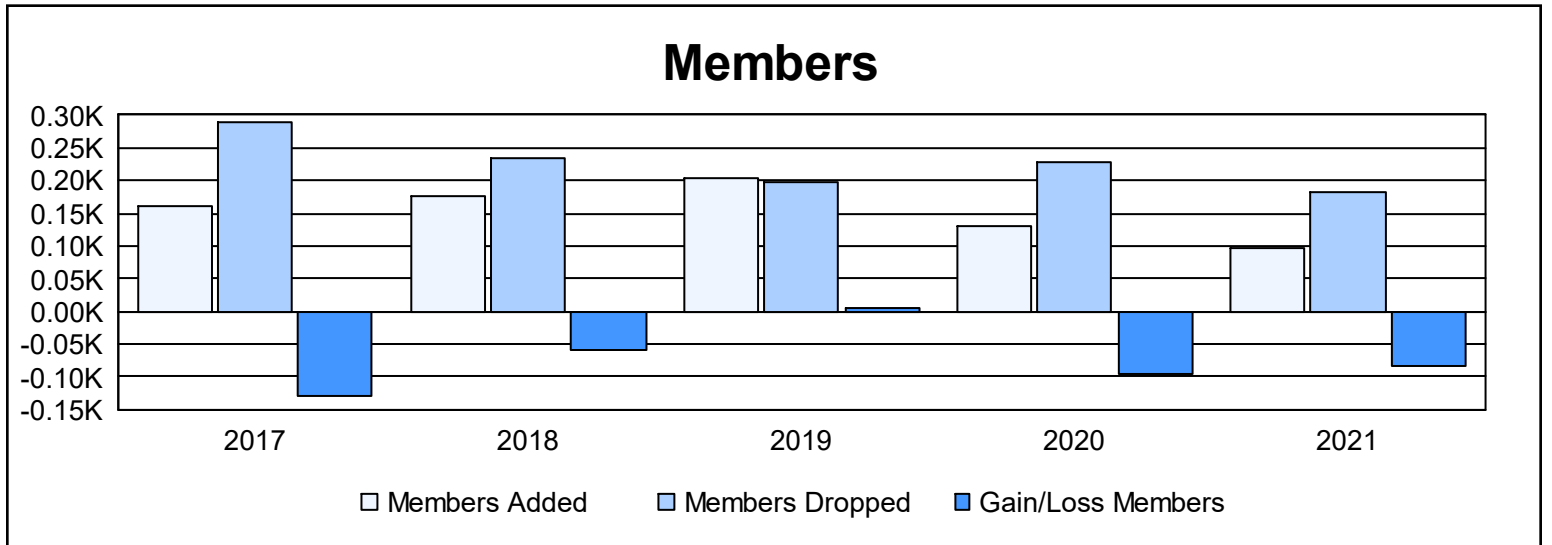

Year	New Clubs	Dropped Clubs	Gain/ Loss Clubs	New Members	Charter Members	Reinstate Members	Transfer Members	Total Member Added	Total Members Dropped	Gain/ Loss Members
2016-2017	0	2	-2	127	1	25	8	161	289	-128
2017-2018	0	3	-3	158	0	14	4	176	234	-58
2018-2019	0	2	-2	173	0	27	5	205	199	6
2019-2020	0	2	-2	119	1	5	6	131	228	-97
2020-2021	0	2	-2	85	0	8	5	98	181	-83
<b>Average</b>	<b>0</b>	<b>2</b>	<b>-2</b>	<b>132</b>	<b>0</b>	<b>16</b>	<b>6</b>	<b>154</b>	<b>226</b>	<b>-72</b>

### Membership Composition June 2021 Cumulative